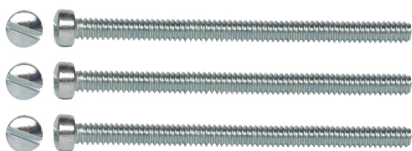

9510-4VK

43256-S8

43252-S8

34656-S8

34803-S8

43395-S8

31061-S8

33923-S8

34802-S8

378547-S8

43248-S8

#10 screws measure .185" O.D. at the threads.

#8 screws measure .160" O.D. at the threads.

43256-S8 #10-32 x 5/8"

43252-S8 #10-32 x 1/2"

378547-S8 #8-32 x 1 3/4"

43395-S8 #8-32 x 3/4"

31061-S8 #8-32 x 1/2"

43248-S8 #8-32 x 3/8"

34803-S8 #10 lock washer

34802-S8 #8 lock washer

34656-S8 #10 nut with external tooth lock washer

33923-S8 5/16 jamb nut