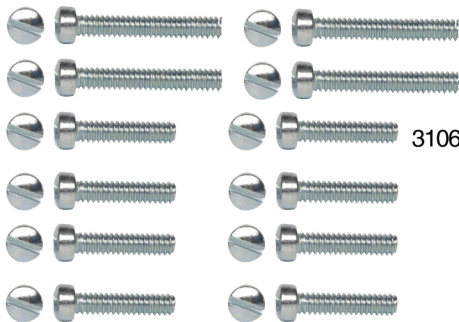

9510-4VK

43256-S8

43252-S8

34656-S8

34803-S8

43395-S8

31061-S8

33923-S8

34802-S8

378547-S8

43248-S8

#10 screws measure .185" O.D. at the threads.

#8 screws measure .160" O.D. at the threads.

43256-S8 #10-32 x 5/8"

43252-S8 #10-32 x 1/2"

378547-S8 #8-32 x 1 3/4"

43395-S8 #8-32 x 3/4"

31061-S8 #8-32 x 1/2"

43248-S8 #8-32 x 3/8"

34803-S8 #10 lock washer

34802-S8 #8 lock washer

34656-S8 #10 nut with external tooth lock washer

33923-S8 5/16 jamb nut